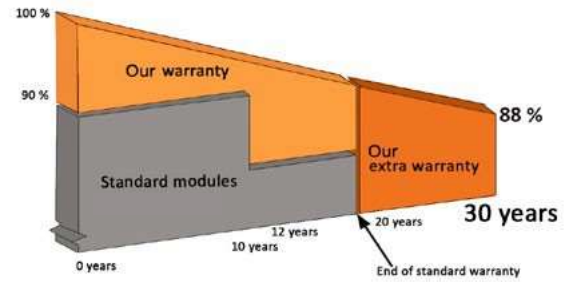

M72 - 380 Wp

- Unbeatable Price
- Double Glass Frameless Design
- Extended Warranty
  10 years product warranty
  30 years power output warranty

72
cells