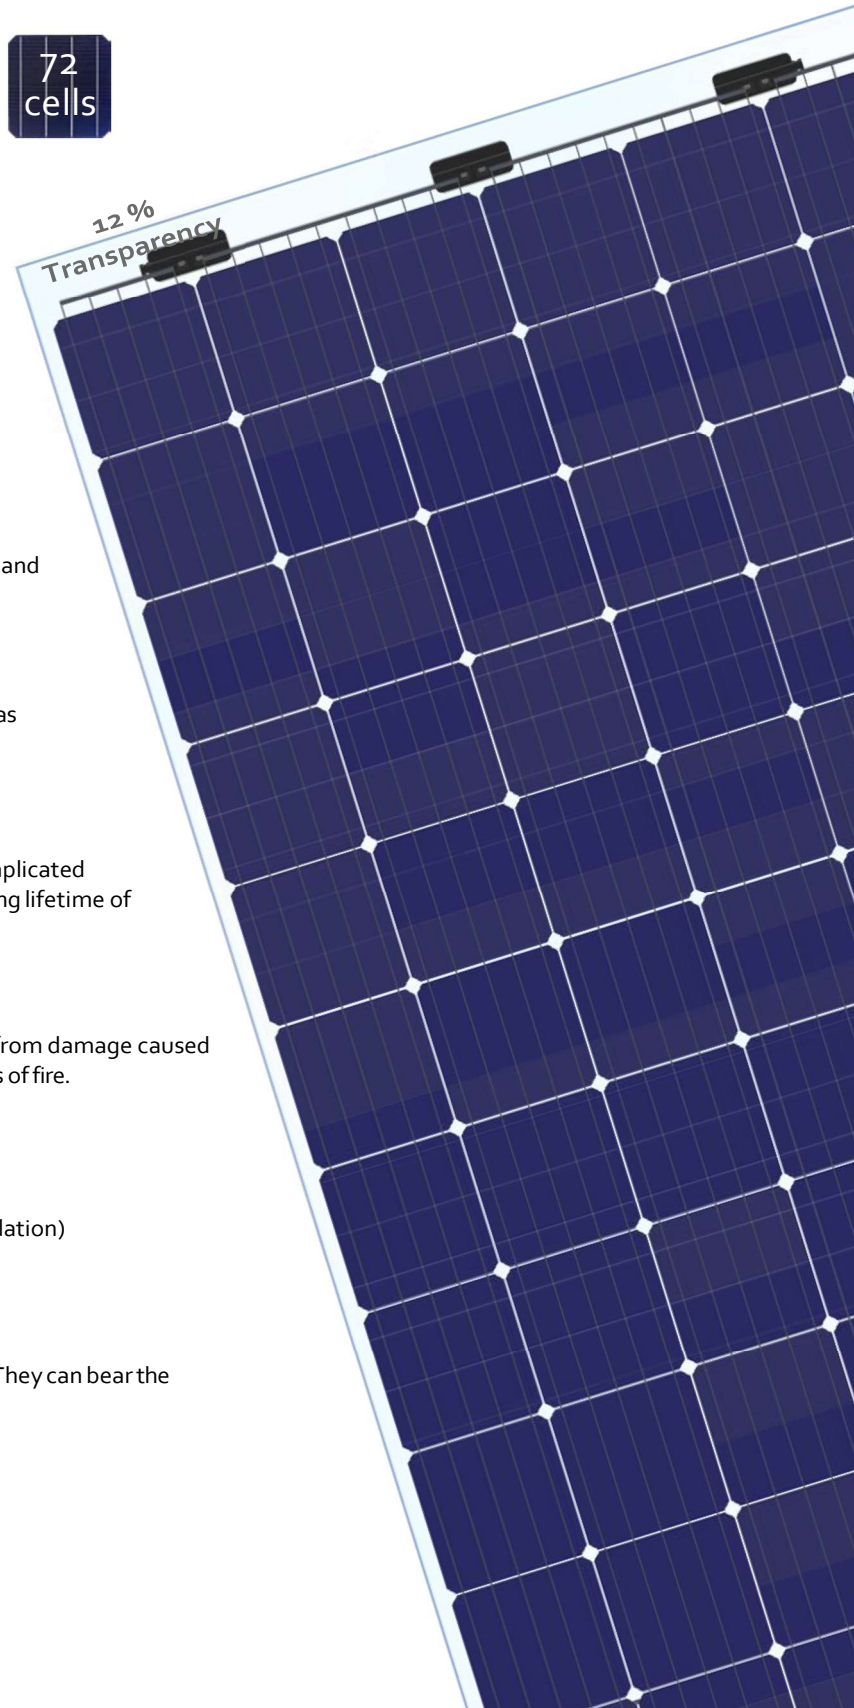

2 mm tempered Solar Glass

Only 2 mm thin double sheets of glass.